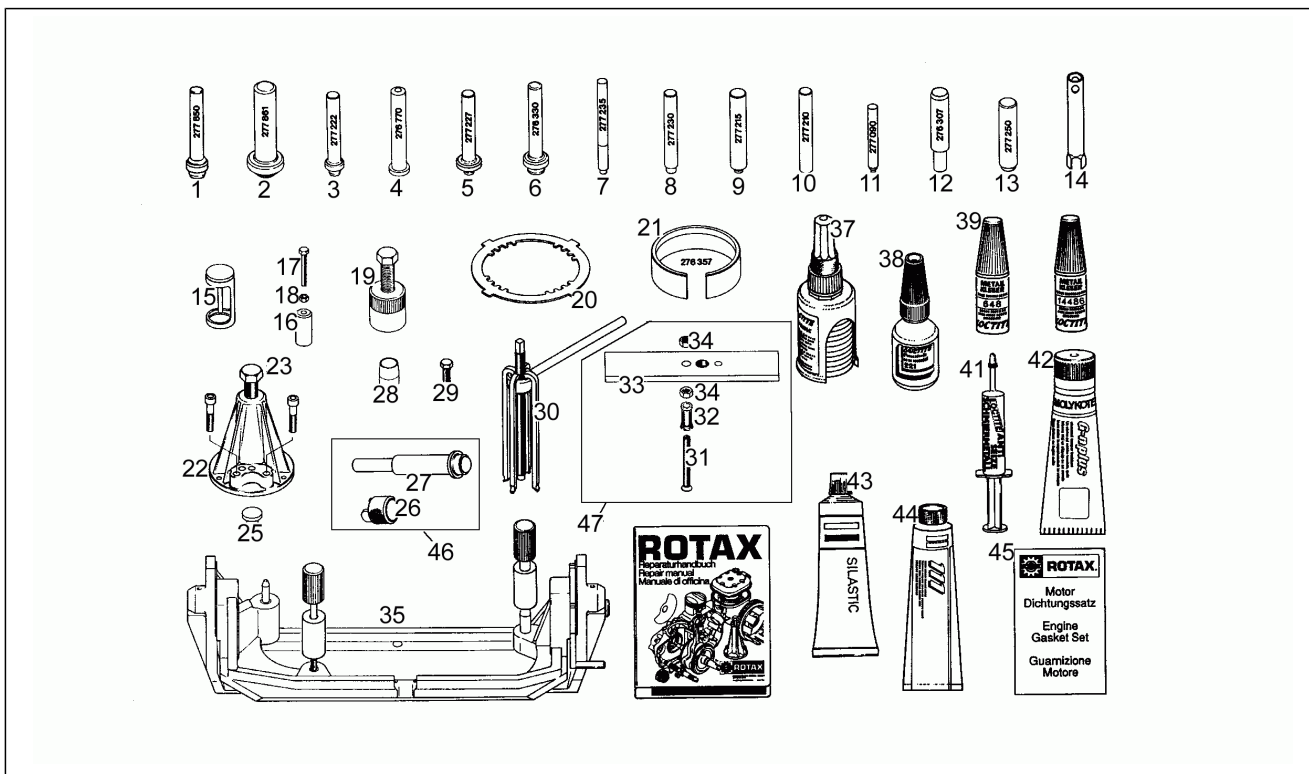

Groupe	Moteur
Code	14
Description	OUTILLAGE SPECIAL N>S
Révision	1

Pos.	Code	Description	Quant	Variants
1	AP0277850	Oil seal drift-balance shaft	1	
2	AP0277861	Tampon pour pare-huile	1	
3	AP0277222	Oil seal drift-balance shaft	1	
4	AP0276770	Tampon montage complet	1	
5	AP0277227	Oil seal drift-G-box sel-shaft	1	
6	AP0276330	Tampon mont.pare-huile 0831260	1	
7	AP0277235	Bearing drift-release shaft	1	
8	AP0277230	Bearing drift-release shaft	1	
9	AP0277215	Tampon montage	1	
10	AP0277210	Valve guide oil seal drift	1	
11	AP0277090	Oil seal drift-tacho-shaft	1	
12	AP0276307	Piston pin guide drift	1	
13	AP0277250	Flywheel cover disassy tool	1	
14	AP0276280	Clef bougie 18 mm	1	
15	AP0276477	Valve spring compression tool	1	
16	AP0277205	Extractor for inter-gear axis	1	
17	AP0241475	Vis M6x50	1	
18	AP0242211	Ecrou M6	1	
19	AP0976235	Extracteur volant	1	
20	AP0277881	Outil blocage embrayage	1	
21	AP0276357	Collier de serrage	1	
22	AP0876298	Extracteur complet	1	
23	AP0940755	Vis M16x145	1	
25	AP0877410	Protect-cap c/case bearings	1	
26	AP0877023	Douille montage seeger 24	1	
27	AP0877013	Tampon montage 24mm	1	
28	AP0277970	Douille guidage	1	
29	AP0241965	Vis M8x30	1