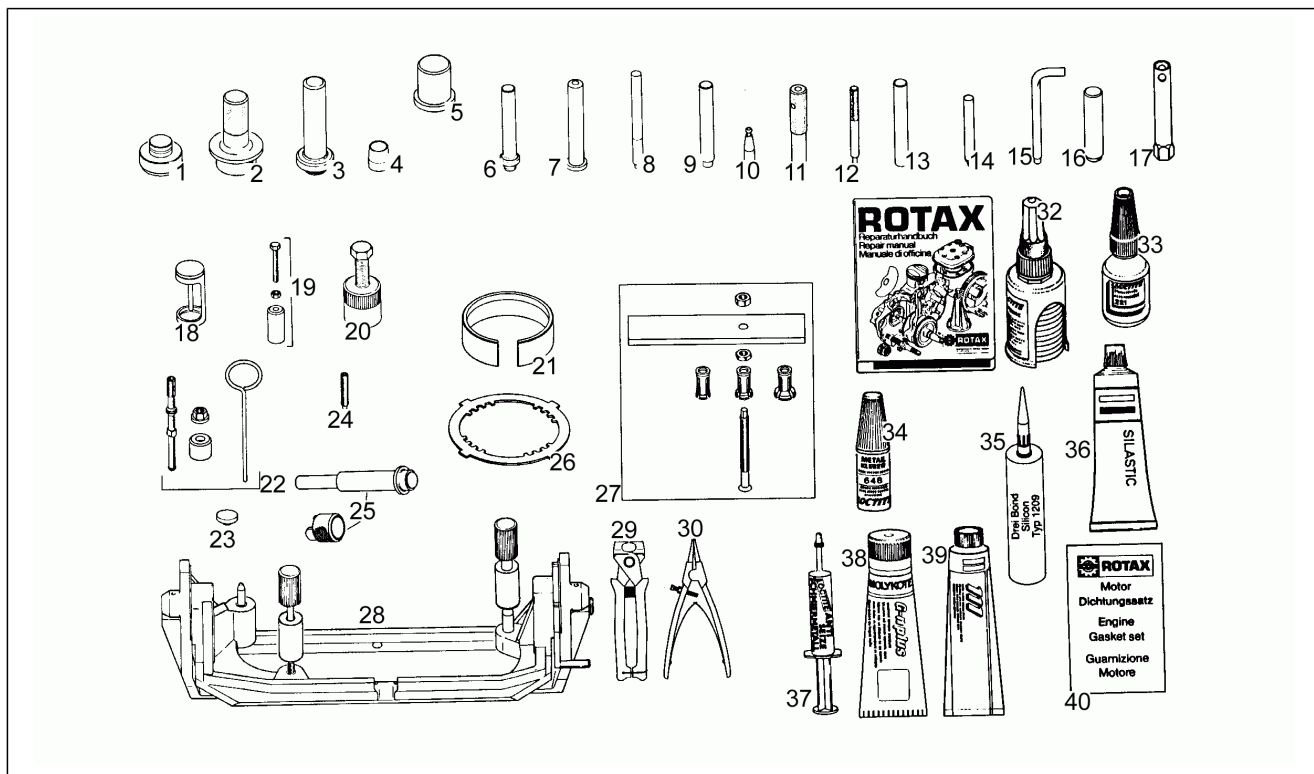

PEGASO
AP06200 - PEGASO 650 1992-1996

Groupe	Moteur
Code	15
Description	OUTILLAGE SPECIAL T
Révision	1

Pos.	Code	Description	Quant	Variants
29	AP0277295	Pince montage colliers	1	
30	AP0277292	Circlip pliers engine-g-box	1	
32	AP0899784	Loctite Orange 574	1	
33	AP0899785	Loctite violet 221 10cc.	1	
34	AP0899788	Loctite Verte 648 5gr.	1	
35	AP0297900	Pâte garniture 310 ml	1	
36	AP0297385	Silastic 732RTV 100gr.	1	
37	AP0297434	Loctite Anti Seize 50ml.15378	1	
38	AP0297433	Molykote G-N 50gr.	1	
39	AP0897161	Molykote 111 100gr.	1	
40	AP0294761	Joint-s-jeu	1