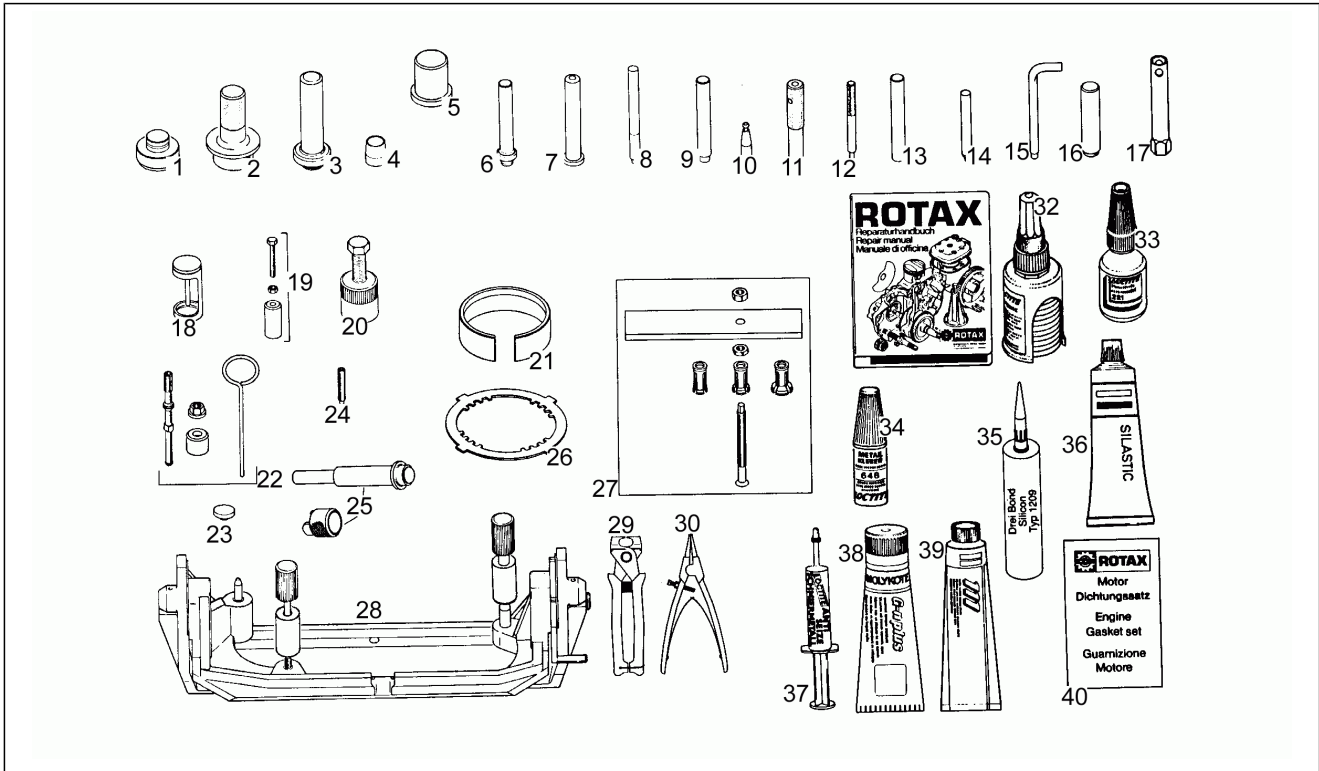

Groupe	Moteur
Code	15
Description	OUTILLAGE SPECIAL T
Révision	1

Pos.	Code	Description	Quant	Variants
1	AP0277520	Tampon	1	
2	AP0277525	Tampon	1	
3	AP0277861	Tampon pour pare-huile	1	
4	AP0277970	Douille guidage	1	
5	AP0277304	Oil seal drift driven shaft	1	
6	AP0277222	Oil seal drift-balance shaft	1	
7	AP0276770	Tampon montage complet	1	
8	AP0277235	Bearing drift-release shaft	1	
9	AP0277230	Bearing drift-release shaft	1	
10	AP0277300	Oil seal bush-release shaft	1	
11	AP0277302	Oil seal drift-release shaft	1	
12	AP0277510	Valve guide drift	1	
13	AP0277210	Valve guide oil seal drift	1	
14	AP0277090	Oil seal drift-tacho-shaft	1	
15	AP0277270	Bal-shaft gear centring pin	1	
16	AP0277250	Flywheel cover disassy tool	1	
17	AP0276280	Clef bougie 18 mm	1	
18	AP0276477	Valve spring compression tool	1	
19	AP0277205	Extractor for inter-gear axis	1	
20	AP0976235	Extracteur volant	1	
21	AP0276357	Collier de serrage	1	
22	AP0277280	Puller for clutch rod bearing	1	
23	AP0876557	Protec-capfor c/case bushings	1	
24	AP0240880	Threaded locking bolt TDC	1	
25	AP0277242	Circlip assy-bush drift 22mm	1	
26	AP0277881	Outil blocage embrayage	1	
27	AP0277265	Extractor-gear shaft bearings	1	
28	AP0277919	***BATI	1