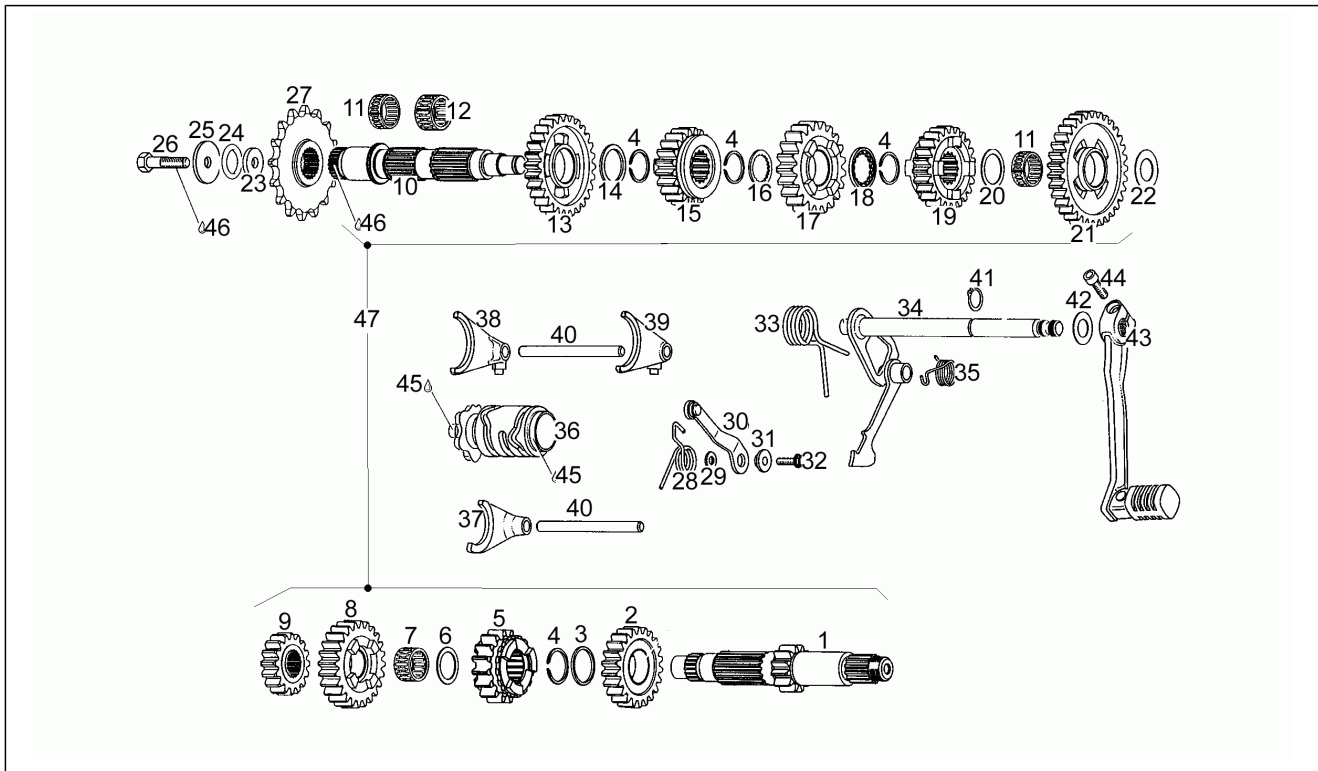

Groupe	Moteur
Code	16
Description	Boîte de vitesses N>S
Révision	1

Pos.	Code	Description	Quant	Variants
1	AP0237110	Arbre primaire Z=12	1	
2	AP0234715	Engrenage 4 v.ta' Z=22	1	
2	AP0234719	Engrenage 4 v.ta' Z=22	1	
3	AP0227820	Racleur	1	
4	AP0445300	Bague seeger d25	4	
5	AP0234690	Engrenage Z=16	1	
5	AP0634335	Engrenage Z=16	1	
6	AP0227445	Racleur 21,2/27,5/1	1	
7	AP0232805	Cage à rouleaux 21x25x13	1	
8	AP0234720	Engr. 5e sur prim. Z=24	1	
9	AP0234670	Engr. 2e sur prim. Z=16	1	
10	AP0237070	Arbre secondaire	1	
11	AP0232520	Cage à rouleaux 22x26x10	1	
12	AP0232530	Cage à rouleaux 22x26x13	1	
13	AP0234680	Engrenage Z=28	1	
14	AP0227860	Racleur	2	
15	AP0234740	Engrenage Z=21	1	
16	AP0244050	Racleur	2	
17	AP0234700	Engr. 3e sur sec. Z=21	1	
18	AP0227495	Racleur 22,5x31,4x2,9	1	
19	AP0234730	Engrenage 4 v.ta' Z=23	1	
20	AP0927470	Racleur	1	
21	AP0234660	Engrenage 1 v.tà Z=33	1	
22	AP0227430	Racleur 17,2/30/1	1	
23	AP0244200	Rondelle	1	
24	AP0250430	Joint torique 20-3,5 mm	1	
25	AP0227930	Rondelle	1	
26	AP0940485	Vis M8x30	1